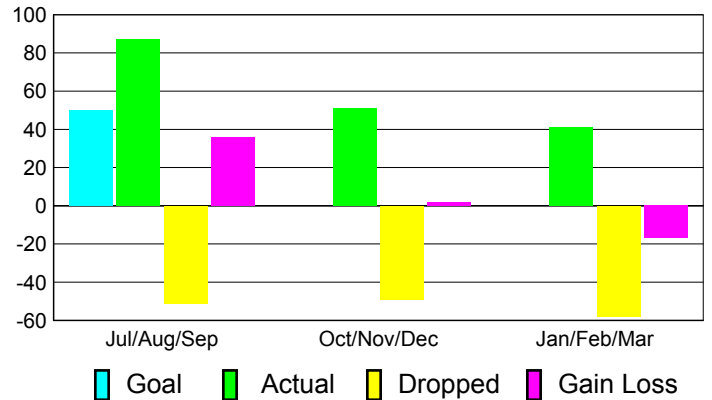

Membership Results 2010-2011

Goal, New, Dropped, Gain/Loss

Comparison of Membership Gain/Loss

Current Year Compared to the Previous Year