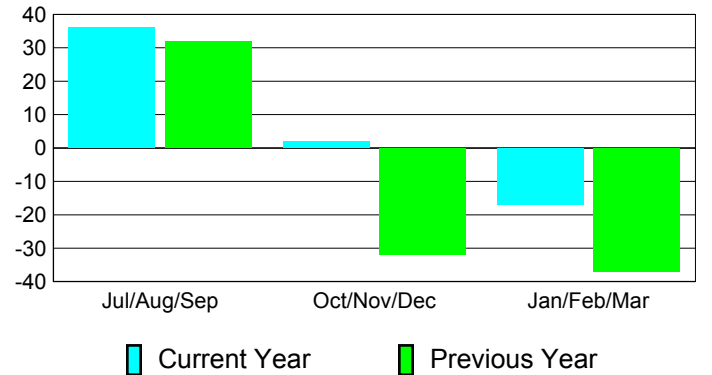

Membership Results
2010-2011

Membership
2009-2010

Month	Net Memb Goal	Actual New Memb	Actual Dropped Memb	Gain/Loss of Memb	Gain/Loss of Memb
Jul/Aug/Sep	50	87	-51	36	32
Oct/Nov/Dec	0	51	-49	2	-32
Jan/Feb/Mar	0	41	-58	-17	-37
Totals	50	179	-158	21	-37

Membership Results 2010-2011

Goal, New, Dropped, Gain/Loss

Comparison of Membership Gain/Loss

Current Year Compared to the Previous Year

Gender Comparison 2010-2011

Jul/Aug/Sep

Oct/Nov/Dec

Jan/Feb/Mar